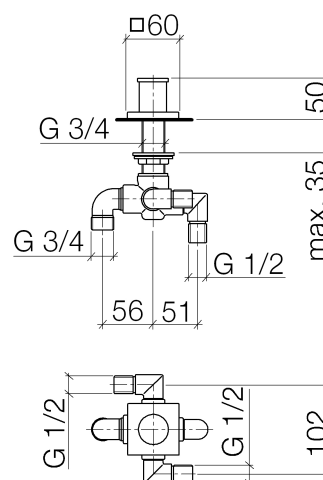

Product specifications

- 1x 3/4" outlet
- 1x 1/2" outlet
- Automatic pull diverter
- 2 3/8" x 2 3/8" flange
- 2 inlets 1/2"
- Deck mounted

Surfaces

- chrome

29140670-00

Exploded assembly drawing

Order quantity

No.	Article number	Name	Installation quantity
1	092071003ff	handle	1
2	9030300140090	screw	1
3	092071002ff	handle	1
4	091601012ff	ring	1
5	092767006ff	rosette	1
6	09141004390	seal	1
7	09140501490	seal	1
8	09144000290	seal	1
9	09231000490	nut	1
10	0430010130190	diverter	1
11	09110300890	connection	1
12	09110300990	connection	3