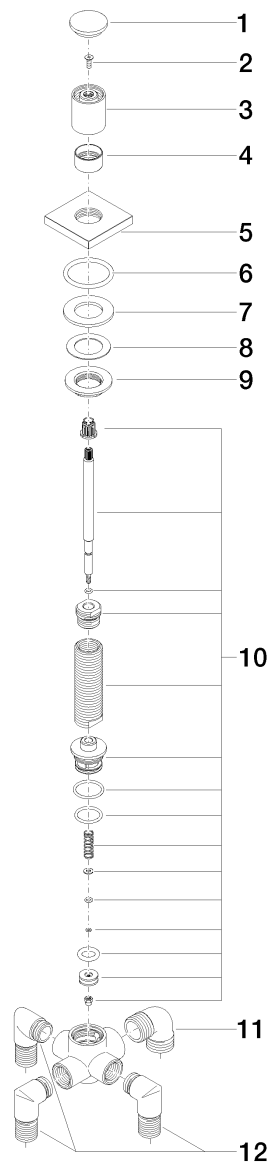

Product specifications

- 1x 3/4" outlet
- 1x 1/2" outlet
- Automatic pull diverter
- 2 3/8" x 2 3/8" flange
- 2 inlets 1/2"
- Deck mounted

Surfaces

- chrome

29140670-00

Exploded assembly drawing

Order quantity

No.	Article number	Name	Installation quantity
1	092071003ff	handle	1
2	9030300140090	screw	1
3	092071002ff	handle	1
4	091601012ff	ring	1
5	092767006ff	rosette	1
6	09141004390	seal	1
7	09140501490	seal	1
8	09144000290	seal	1
9	09231000490	nut	1
10	0430010130190	diverter	1
11	09110300890	connection	1
12	09110300990	connection	3